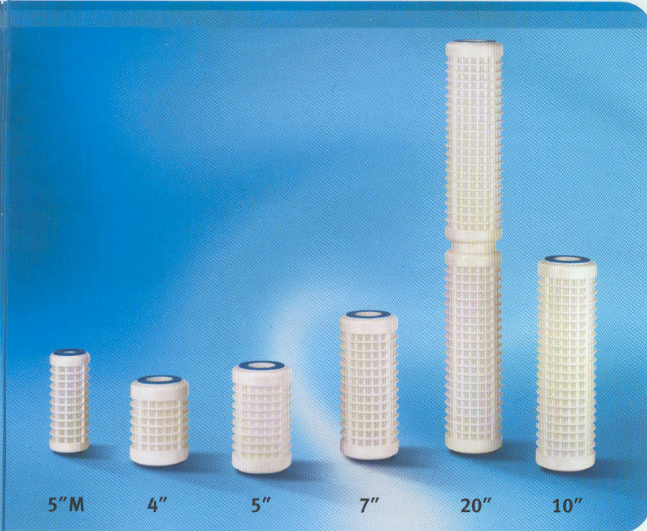

# RL SX polyester filtering net - 50 micron washable cartridge

**APPLICATIONS**

**Filtration of:** sand, scales, rust.  
**Domestic use:** filtration of drinking water, protection of taps, boilers, washing machines and other installations.  
**Technical use:** pre-filtration for water-pumps, irrigation systems, protection of industrial installations.  
**Average life-span:** about 24 months.  
**Maintenance:** wash every 3 months.

suitable housing	cartridge model	cartridge height	mm			recommended flow rate l/h
			A	B	C	
Mignon	RL Mignon SX 50 mcr	5" M	122	50	20	500
Cadet	RL 4 SX 50 mcr	4"	92	70	30	650
Medium	RL 5 SX 50 mcr	5"	125	70	30	800
Junior	RL 7 SX 50 mcr	7"	173	70	30	1100
Senior	RL 10 SX 50 mcr	10"	250	70	30	1600
Master	RL 20 SX 50 mcr	20"	505	30	3000	